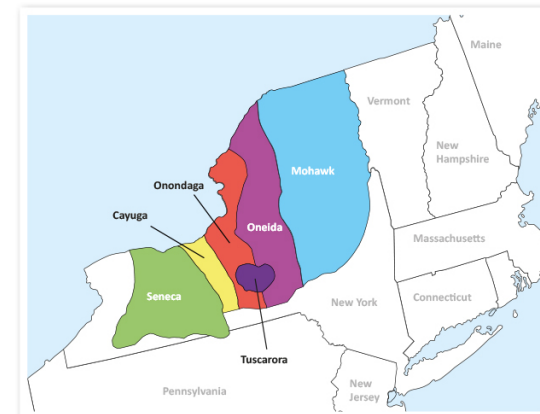

## Physical features

Grand Canyon

Old Faithful geyser

Monument Valley

Niagara Falls

## Human features

Statue of Liberty

Mount Rushmore

Hoover Dam

Golden Gate Bridge

## Native Americans

Native Americans are the indigenous people of the USA. The Native American population began to decline when European explorers discovered the USA and created colonies. Many Native Americans lost their lives due to the spread of disease or through wars with Europeans. Many Native Americans were forced to move onto reservations as the European colonies grew in number. More recently, the US government has done more to protect the rights, culture and traditions of Native Americans.

## The Iroquois

The Iroquois are a tribe of Native American people who have inhabited Ontario in Canada and parts of northern New York state for more than 4000 years. The Iroquois people originally lived near lakes and streams that provided water for drinking, fishing and a means of transportation. Today, the Iroquois are often referred to as the Haudenosaunee or Six Nations and are made up of a group that includes the Mohawk, Seneca, Oneida, Onondaga, Tuscarora and Cayuga tribes.